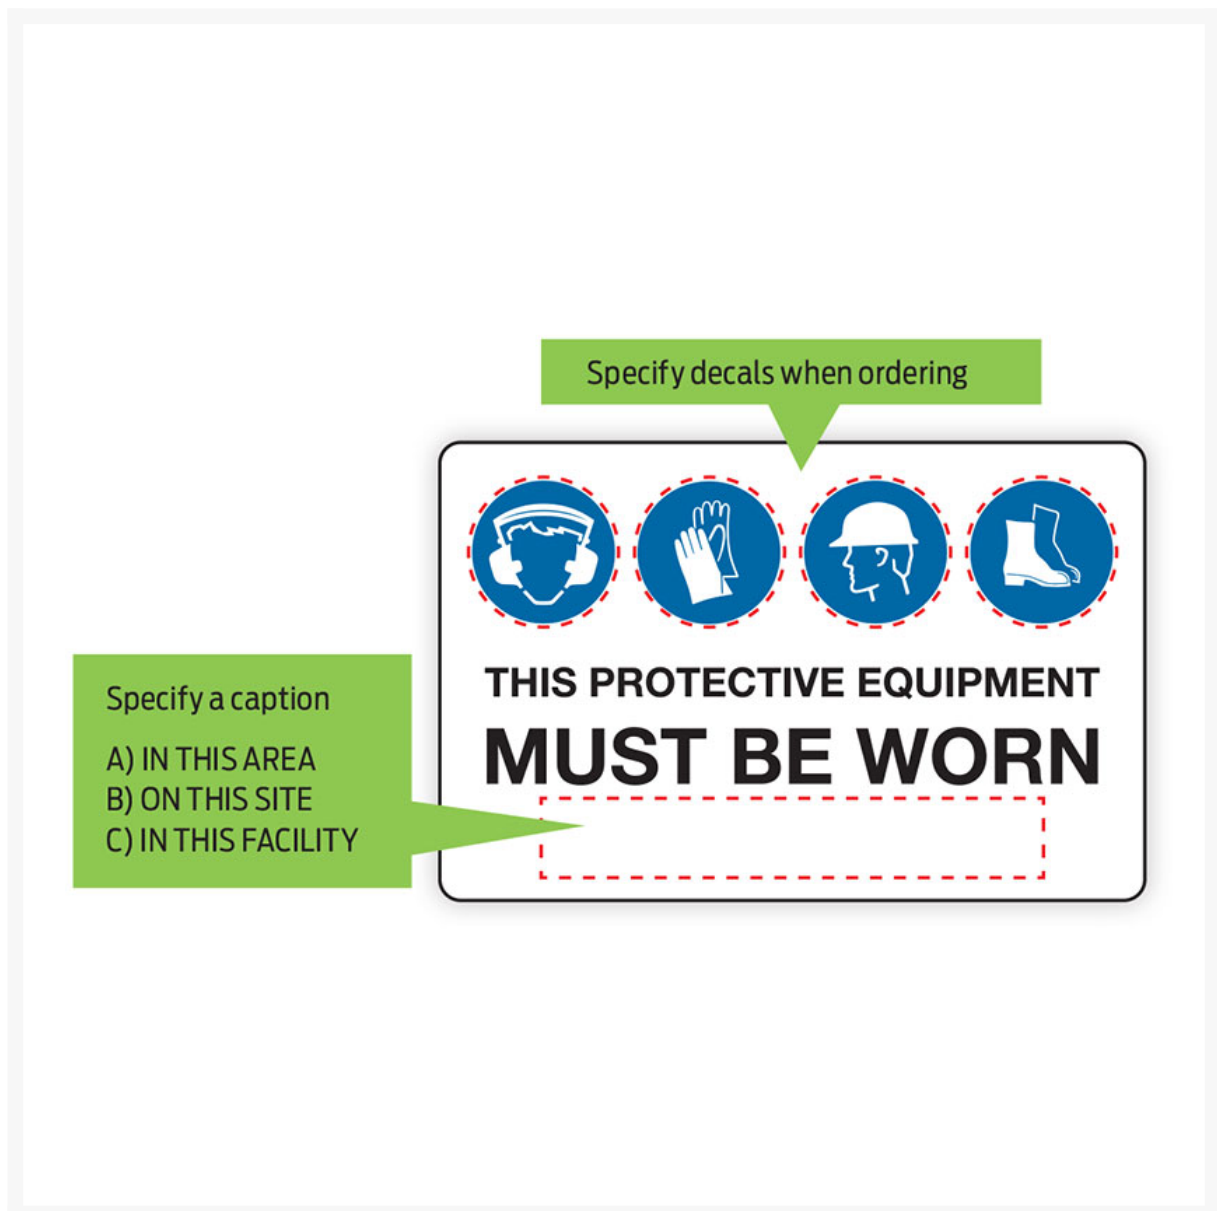

# Mandatory Multi-Sign Basic - 900 x 600M Poly

## Short Description

---

Poly Mandatory Multi Sign with 4 decals & caption - 900 x 600mm J series signs take up to 4 x 200mm Ø decals

## Description

---

Add up to 4 pictogram's and specify a caption; a) in this area b) on this site c) in this facility - you'll be contacted after placing your order to confirm your selections

## Additional Information

---

SKU	02-M050J
U.O.M	EA
Arrow Direction	No Arrow
Material	Poly
Width	900 mm
Height	600 mm