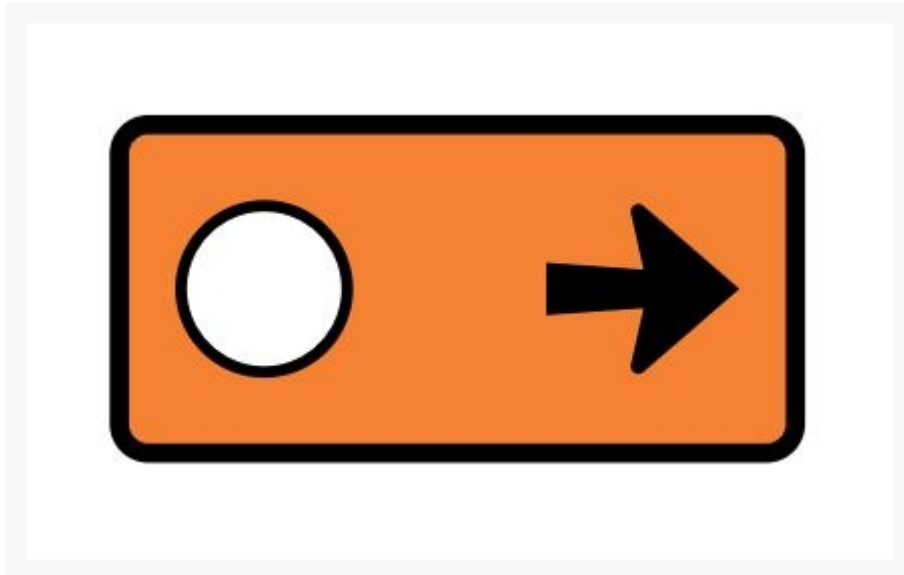

# Direction Indicator - Turn Right (Circle) 900 x 450mm

## Short Description

---

Direction Indicator - Turn Right (Circle) 900 x 450mm

## Description

---

Direction Indicator - Turn Right (Circle) 900 x 450mm