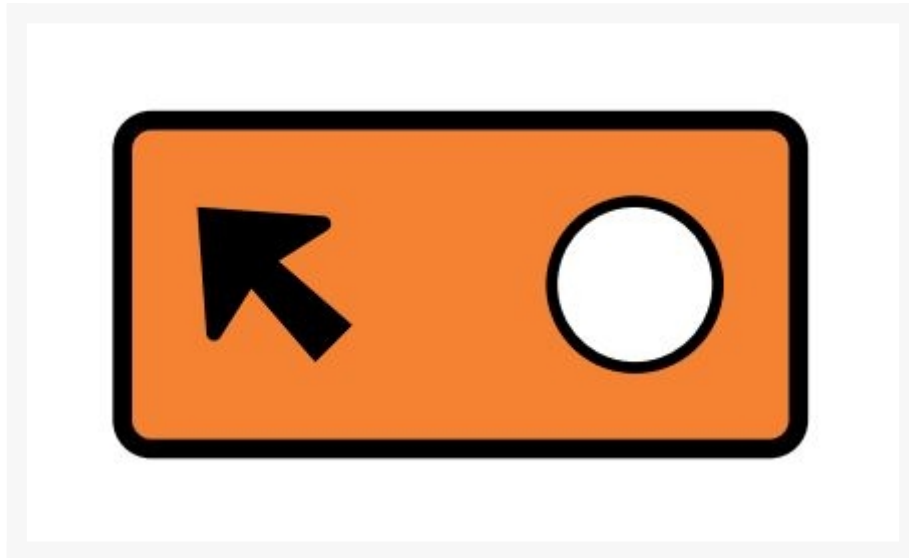

Direction Indicator - Veer Left (Circle) 900 x 450mm

Product Images

Short Description

Direction Indicator - Veer Left (Circle) 900 x 450mm

Description

Direction Indicator - Veer Left (Circle) 900 x 450mm

SKU	TW-22-TDB3
U.O.M	EA
Material	Aluminium
Dimensions	900 x 450 mm
Width	900 mm
Height	450 mm