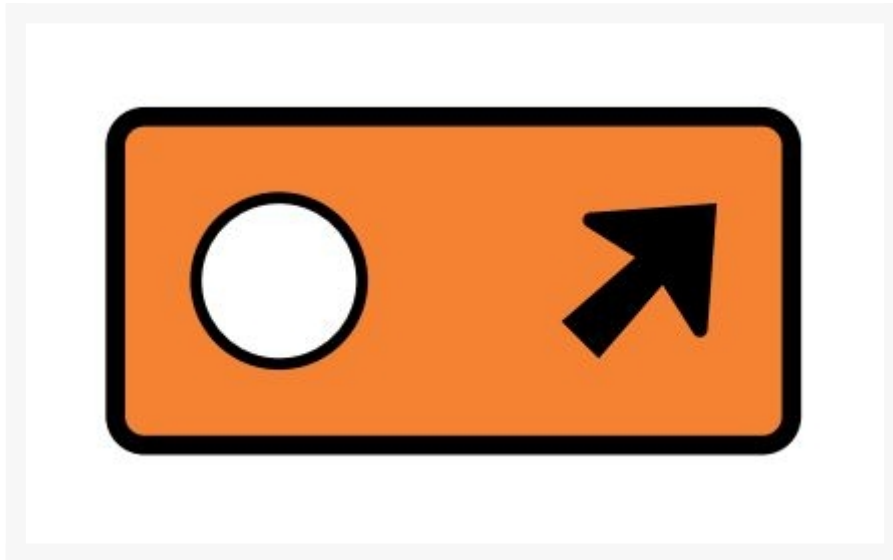

# Direction Indicator - Veer Right (Circle) 900 x 450mm

## Short Description

---

Direction Indicator - Veer Right (Circle) 900 x 450mm

## Description

---

Direction Indicator - Veer Right (Circle) 900 x 450mm

---

SKU	TW-22-TDB4
U.O.M	EA
Material	Aluminium
Dimensions	900 x 450 mm
Width	900 mm
Height	450 mm