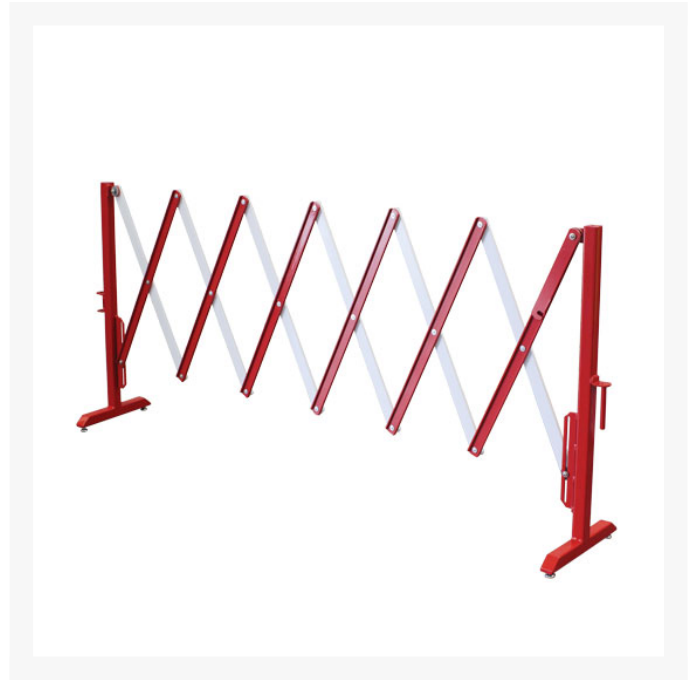

# Heavy Duty Steel Expanding Barrier - 2.5 metres

## Short Description

---

Heavy duty scissor-style expanding barrier, 2.5m long. Powder coated steel folds down for easy storage. Weighs approximately 20kg.

## Description

---

Strong, lightweight steel design, folds down accordion style. Compact and lightweight, this powder coated red and white folding pedestrian barricade expands to 2.5m wide. Made from lightweight steel, powder coated for durability, its easily visible red and white design makes no-go areas clear to passers by. Suitable for both indoor and outdoor use, the heavy duty steel expanding barrier is a convenient pedestrian demarcation solution, and a series of units can be linked together to form longer runs of fencing if required.

## Additional Information

---

SKU	49-32EB
U.O.M	EA
Weight	15
Colour	Red/White
Material	Steel
Finish	Powdercoated
Height	1000 mm
Width	2.5 m